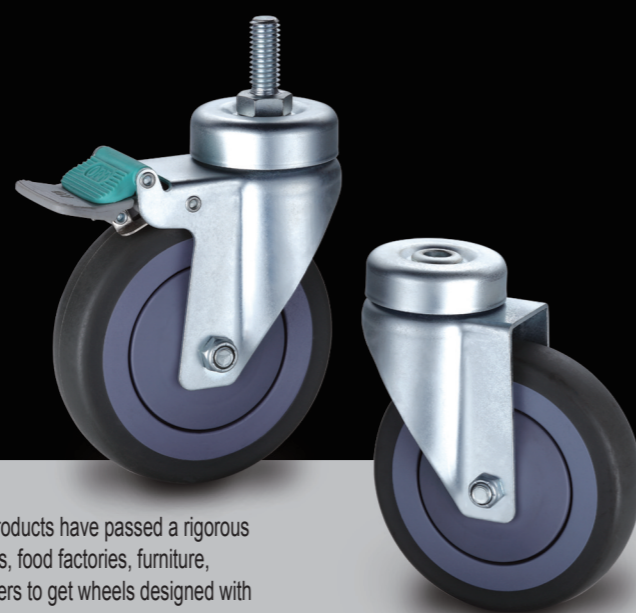

台湾省彰化县员林镇万年里大镜路342号

No.342, Ta Niao Rd., Yuanlin, Changhua, Taiwan.

We provide high quality, economical, and highly humanized products. All products have passed a rigorous testing system, suitable for use on trolleys and use in medical environments, food factories, furniture, logistics, machinery, stores and other industries. Making it easy for customers to get wheels designed with high performance and outstanding quality.

## Institutional Caster with Precision Ball Bearing Swivel Head

- Precision ball bearing in swivel head, providing smooth swivel play
- Nice appearance with dust cover and housing cover design
- Housing cover made of synthetic material
- Can choose from PPR or Resolute wheel, which offer silent drive function
- Specifically designed for environments where silence is essential